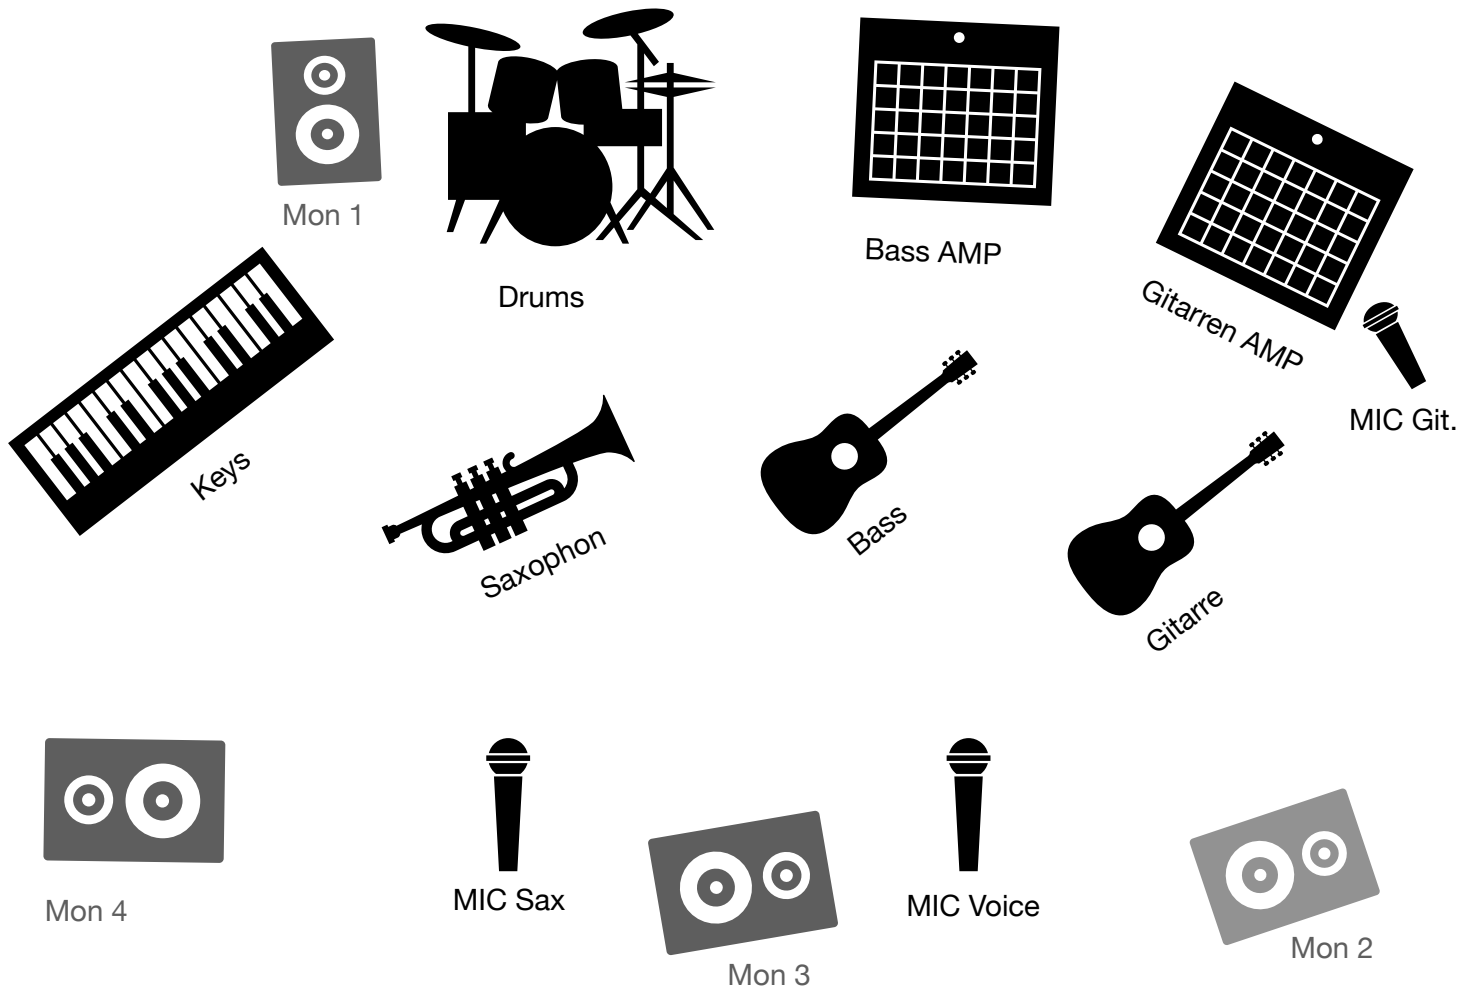

Stage Rider Blue & Sent

Instruments we bring:

1x Drumset
 1x Bass
 1x Bass AMP (intern DI-Out)
 1x Gitarre
 1x Gitarre AMP
 1x MIC Gitarre
 1x Keys (Digital)

1x Saxophon
 1x MIC Saxophon

Instruments we need: Monitors we need:

1x Piano (Flügel)

1x MIC Voice

1x Monitor Drum (Mon 1)
 1x Monitor Bass/Gitarre (Mon 2)

1x Monitor Keys (Mon3)

1x Monitor Sax (Mon4)

To PA we need:

1x Micset for Drumset
 1x XLR for DI Out Bass to PA
 1x XLR for MIC Gitarre to PA
 2x Jack to Pa for Keys
 1x XLR for Saxophon to PA
 1x XLR for Voice to PA

Besetzung

Marco D'Incau Tenorsaxophon

Fabian Sonderegger Gitarre

Rafal Piano

Peter Gasser Bass

Philipp Pöpperl Drums